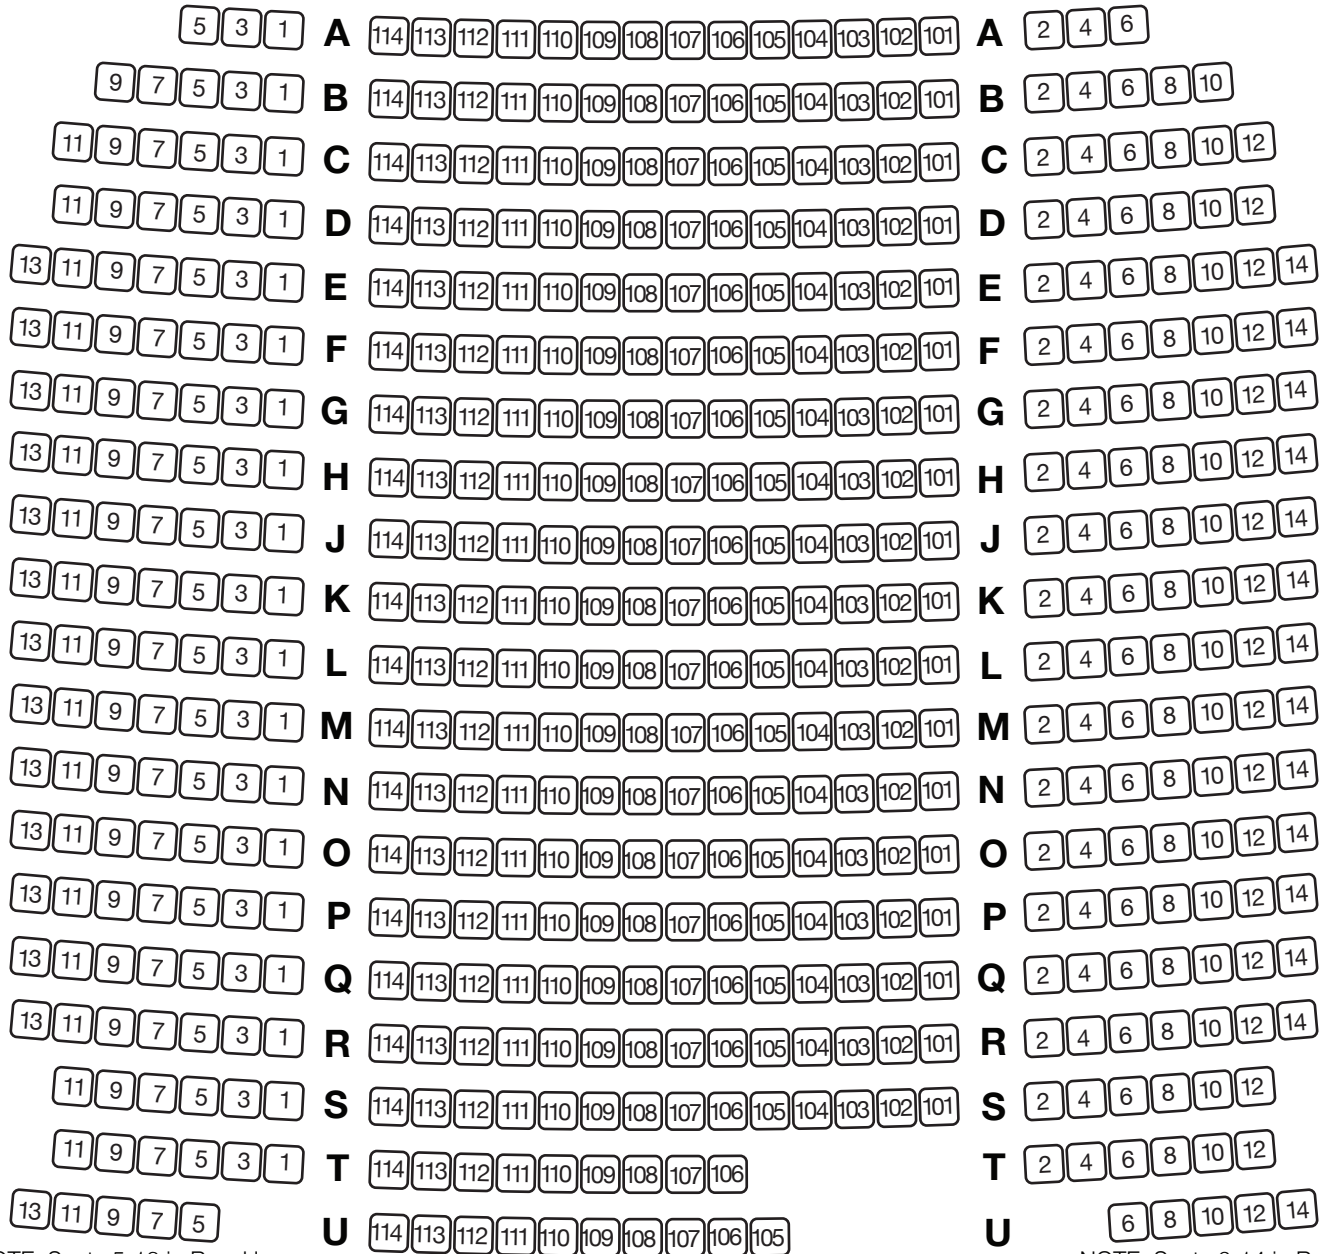

IV Theater 1

527 seats

STAGE

NOTE: Seats 5-13 in Row U
Have No Desks

NOTE: Seats 6-14 in Row U
Have No Desks